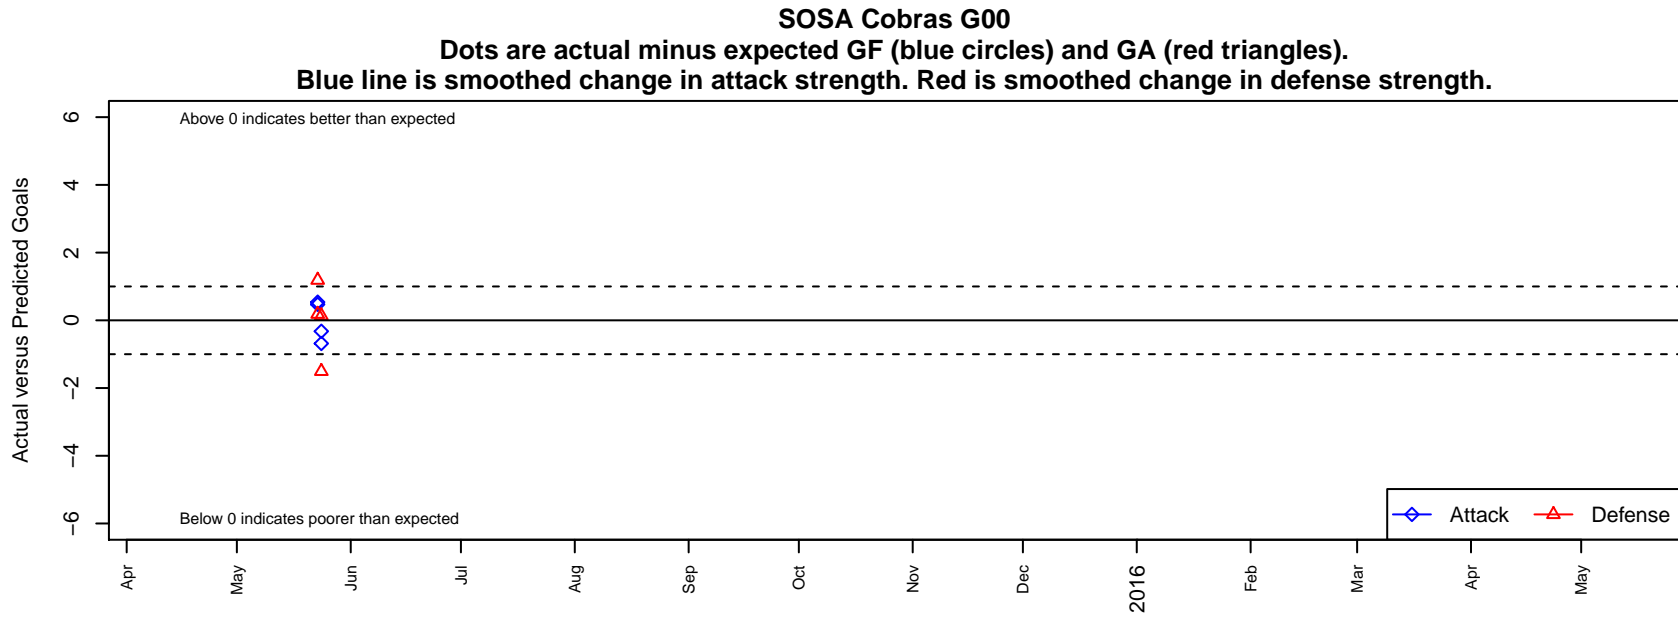

# SOSA Cobras G00

Souther Oregon Soccer Academy  
, OR  
G00 total strength=680  
attack=0.78 defense=0.56

alt names used:  
SOSA Cobras

Venues played:  
2015 Rogue Memorial GU14 Siskiyou

| <b>date</b> | <b>home</b>                |   | <b>away</b>               |   | <b>venue</b>                      | <b>pred.home</b> | <b>pred.away</b> |
|-------------|----------------------------|---|---------------------------|---|-----------------------------------|------------------|------------------|
| 2015-05-24  | Umqua United Lightning G00 | 4 | SOSA Cobras G00           | 0 | 2015 Rogue Memorial GU14 Siskiyou | 2.49             | 0.68             |
| 2015-05-24  | ISC International G00      | 2 | SOSA Cobras G00           | 0 | 2015 Rogue Memorial GU14 Siskiyou | 2.14             | 0.32             |
| 2015-05-23  | SOSA Cobras G00            | 1 | Vision SC White G00       | 3 | 2015 Rogue Memorial GU14 Siskiyou | 0.46             | 4.19             |
| 2015-05-23  | SOSA Cobras G00            | 1 | Bend FC Timbers White G00 | 2 | 2015 Rogue Memorial GU14 Siskiyou | 0.53             | 2.18             |